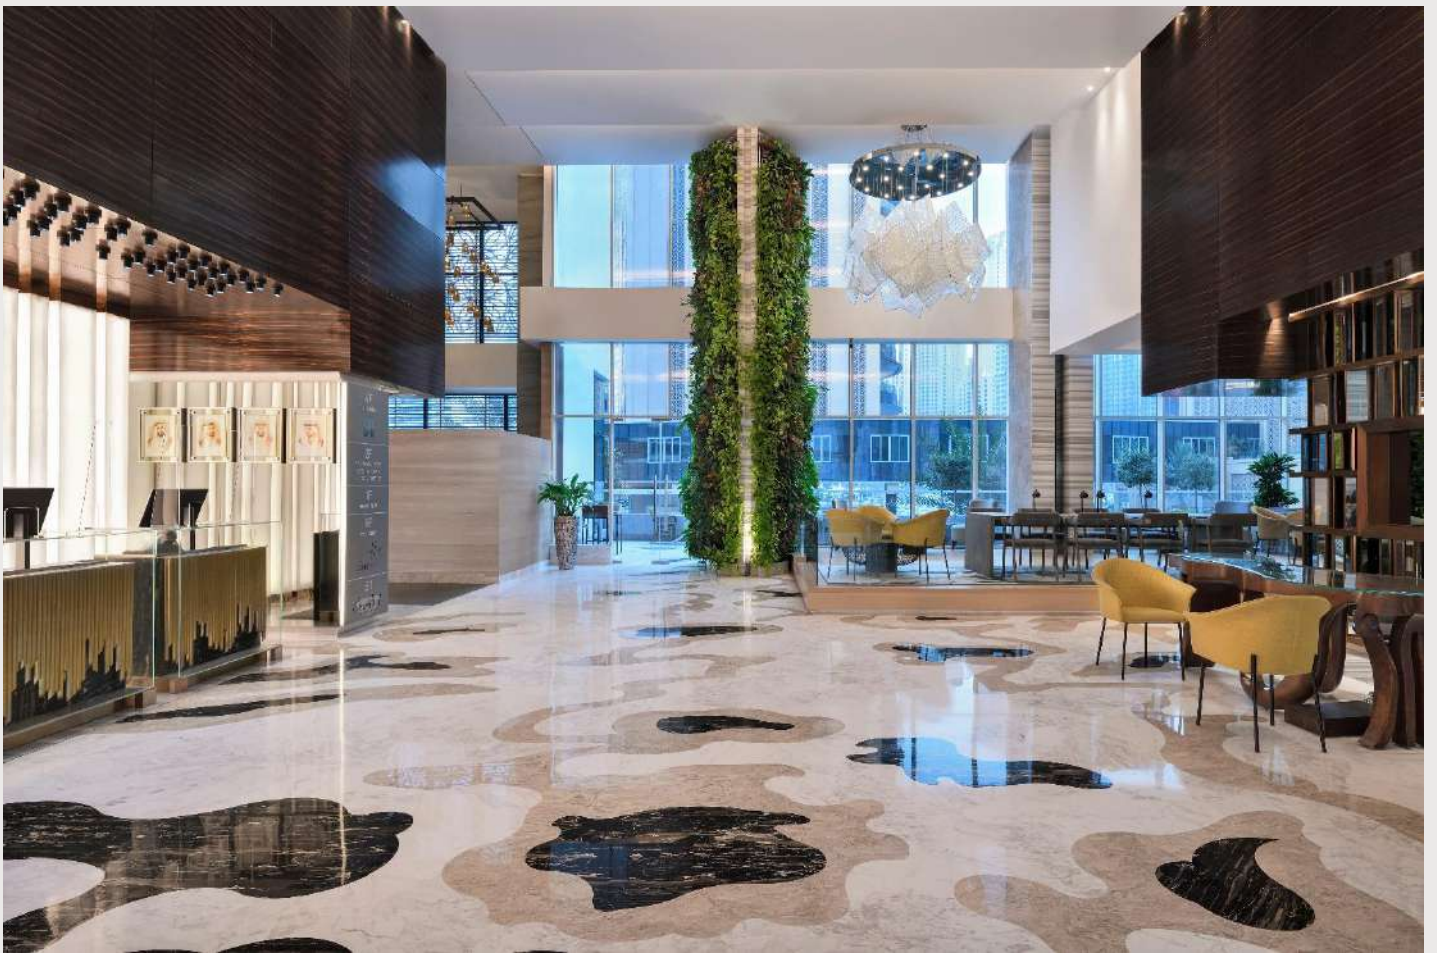

CROWNE PLAZA®

AN IHG® HOTEL

DUBAI MARINA

WHEN BUSINESS IS OVER,
UNWIND WITH US

ENGAGING SPACES AND WARM HOSPITALITY FOR THE MODERN TRAVELERS.

Crowne Plaza® Dubai Marina is both a business-class hotel for guest seeking flexibility and balance. A perfect hub for corporate and social events, offering modern design, innovative services and bespoke meeting spaces.

Located primely on the banks overlooking Dubai Marina and waterfront, Crowne Plaza® Dubai Marina boast 273 stylish upscale modern design Work Life guest rooms, offering six exceptional dining concepts that is a hub for business, leisure or a combination of both.

Designed for the Modern business travelers; who crave a hotel experience that blends work and restoration as an inspiring break from their routine. The Crowne Plaza® Dubai Marina sets the perfect stage for an upscale business class hotel where guests can feel restored, recognized, connected and re-energized during their trip.

The hotel is primely located next to Dubai Marina Mall and within walking distance of the picturesque pedestrian promenade and offer a plethora of meeting and event facilities ideal for the business traveler, including three large-sized meeting rooms, and a ballroom. As well a health club, guests can also enjoy five Food and Beverage outlets, with the signature Thai restaurant 'Charm Thai'.